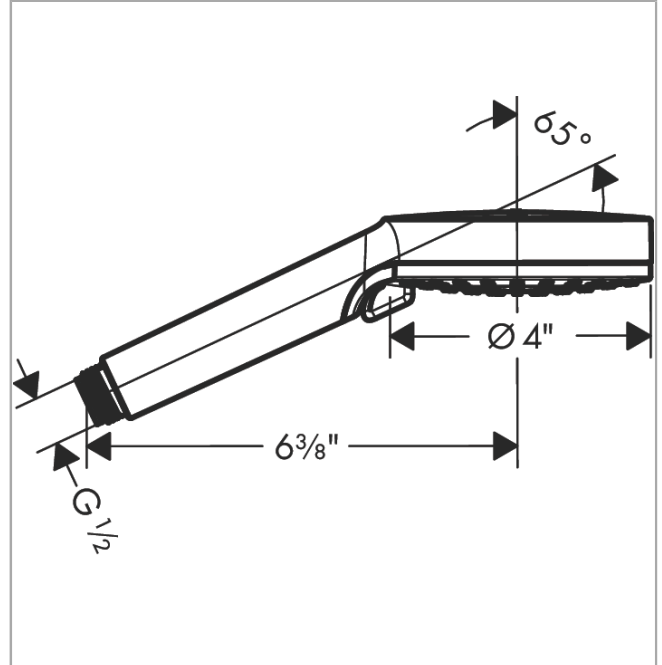

Vernis Blend
Hand shower 100 Vario1.75 GPM
 Surface: **chrome** Part no. : **26340001**

Description

Features

- Spray modes: Rain, IntenseRain
- 80 no-clog spray channels
- Continuous spray mode adjustment
- Spray face finish: easy cleanable plastic spray disc
- Flow: 1.75 GPM (6.6 L/Min)

Item details

List Price \$ 43.00

Technology

Compliance

Product image

Scale drawing

Vernis Blend
Hand shower 100 Vario 1.75 GPM
Surface: chrome Part no. : 26340001

Exploded drawing

Year of production: >03/21

Vernis Blend
Hand shower 100 Vario1.75 GPM
 Surface: **chrome** Part no. : **26340001**

Spare parts list

Year of production: >**03/21**

Pos.	Description	Part no.	Price	PU
1	filter packing	94246000	-	1