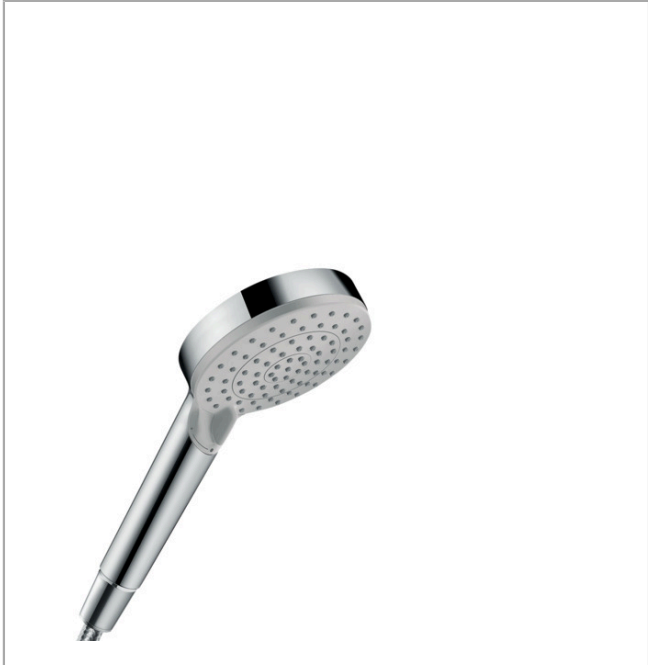

Vernis Blend
Hand shower 100 Vario1.75 GPM
 Surface: **chrome** Part no. : **26340001**

Description

Features

- Spray modes: Rain, IntenseRain
- 80 no-clog spray channels
- Continuous spray mode adjustment
- Spray face finish: easy cleanable plastic spray disc
- Flow: 1.75 GPM (6.6 L/Min)

Item details

List Price \$ 43.00

Technology

Compliance

Product image

Scale drawing

Vernis Blend
Hand shower 100 Vario 1.75 GPM
Surface: chrome Part no. : 26340001

Exploded drawing

Year of production: >03/21

Vernis Blend
Hand shower 100 Vario1.75 GPM
 Surface: **chrome** Part no. : **26340001**

Spare parts list

Year of production: >**03/21**

Pos.	Description	Part no.	Price	PU
1	filter packing	94246000	-	1